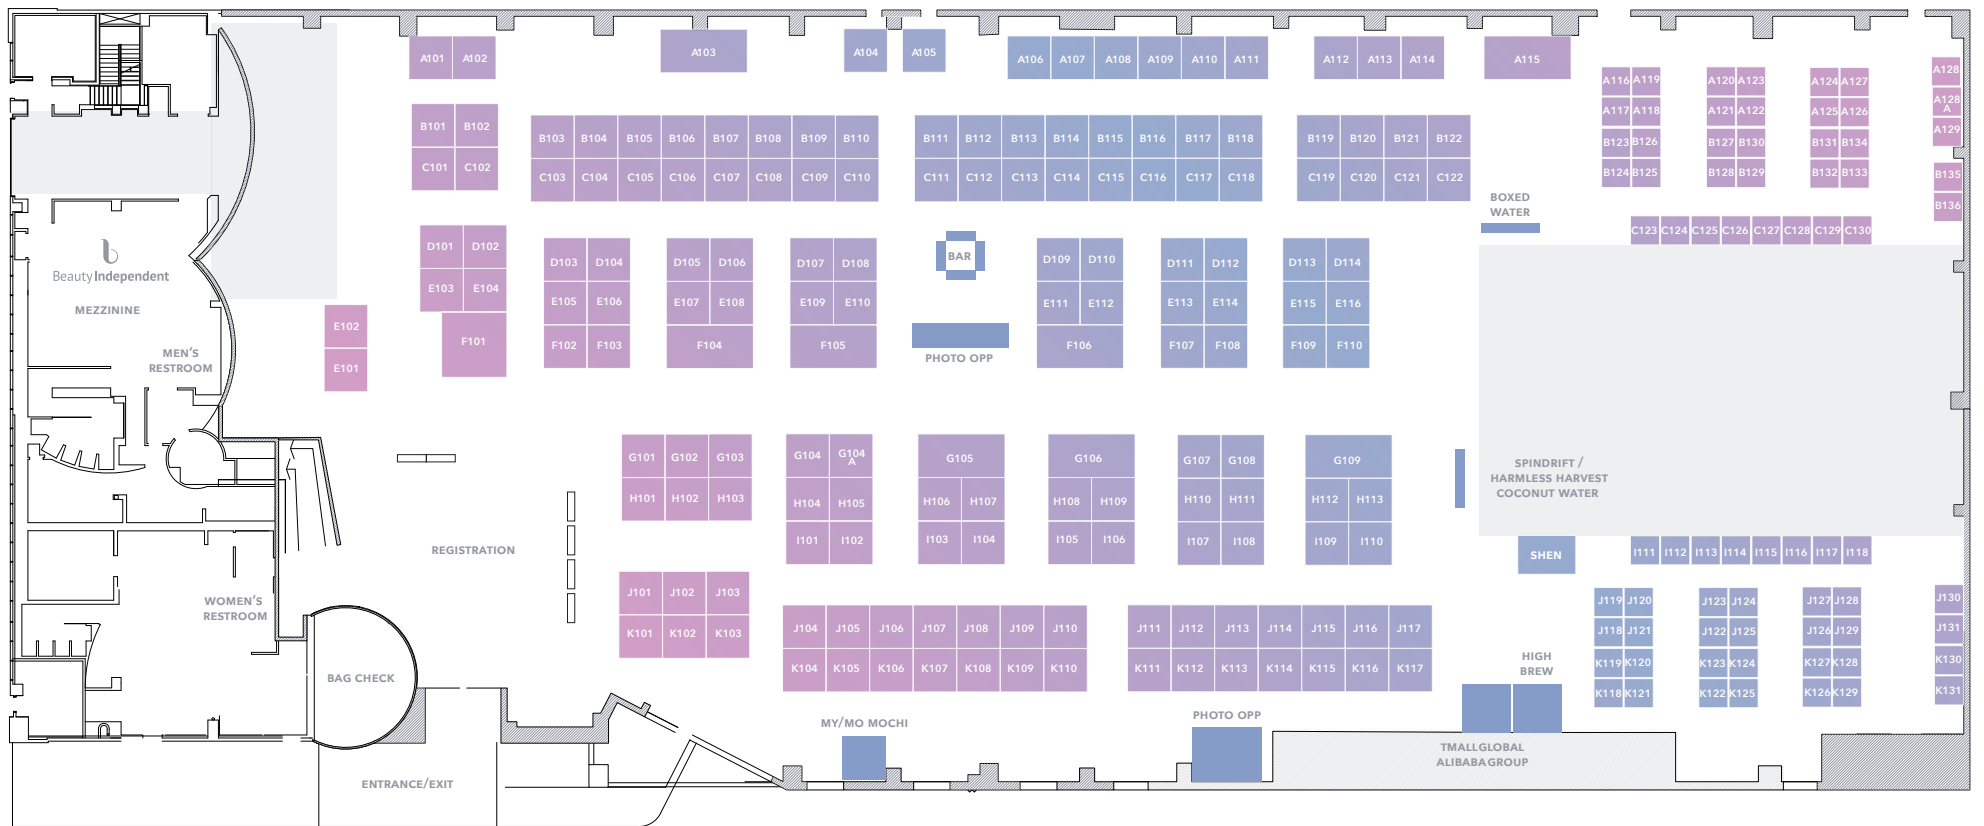

Exhibitor Map

IndieBeautyExpo

#weareindiebeauty #IBENY2018

INDIEBEAUTYEXPO.COM

F102 18.21 Man Made	H113 Cocoon Apothecary	G109 Innersense Organic Beauty	D109 My Magic Mud	A105 Spoolies® Hair Care Products
A109 aavrani	K105 Copperhed Hair Care System	H111 Intelligent Elixirs Skincare	I107 nailmatic	C118 Sumbody
F101 ABLE Cosmetics	A112 COTARDE	B112 Iris & Orchid	A114 Naturally by Stevi Christine	B135 Sunia K. cosmétiques authentiques
J122 Ænon's	B111 CÔTE	G105 jane iredale	H103 Nessa Brush Spa	C110 SVATI Organics
E108 Alder New York	B106 Crave Skincare	J112 JENETIQA SKIN CARE	A116 NONIKO	B114 Symphony Beauty
B129 Alka Glam	A108 Dermelect Cosmeceuticals	C124 JET Cosmetics	H112 noyah	D110 taïla
E114 Alka-White Mouthwash LLC.	B109 DR. MACRENE 37 ACTIVES SKIN RESULTS	C103 JOSÉPHINE COSMETICS	J123 O'o Hawaii	D104 TERRA BEAUTY BARS
K126 allyoos	K123 Dr. Wang Herbal Skincare	A104 Julie Mollo!	E115 OLIKA	C130 TERRA ORIGIN, INC
J113 Amaranthum	I103 DUCALM Skincare	J126 KAIBAE	K108 Olive + M	E101 The Cottage Greenhouse by Margot Elena
G104A American Wave	D114 ECRU New York	C122 KANAI	J110 OLVERUM	B103 THE FLEX BRUSH
E104 AMOUR New York	I108 EIGHTH DAY® Skincare	C129 Kanya Luxury Oils	E102 Ora Organic	A113 The Good Patch
G101 ANDMETICS	B133 Elaine Sterling Skincare	K111 Karma Organic Spa	C109 ORGANICUP	C125 THE LYFESTYLE CO.
B101 ANJALI MD Skincare	F110 Elate Cosmetics	G104 KELIA Skincare	C115 Parodi	D101 The Organic Hemp Line
F101 APTO Skincare	C123 Ellie Bianca	D105 Kiss Your Cravings Goodbye	I114 PERSIKA	I113 The Sage Lifestyle
E103 Arielle Morimoto Cosmetics	J127 ELLIS FAAS	D106 KITSCH	A121 Petite Amie Skincare	A102 The Seaweed Bath Co.
F108 Aromatherapy Associates	E112 ENFUSIA	A106 Knours	A120 Piggy Paint	A119 The Shady Sun Tanning Co
B136 Arômes Natur Skincare	I101 Ere Perez Natural Cosmetics	K104 KOKIE COSMETICS, INC.	C121 Pili Ani	A129 THE TONIK
H103 ÁTOI SKINCARE	F103 Ethique	F101 KREYOL ESSENCE	K109 Pinkie Swear Cosmetics	E101 TokyoMilk by Margot Elena
E109 Au Naturelle Cosmetics	J101 Everyday Personal Care	B116 Krisana Vigus Skincare	J120 PLANT Apothecary	D108 TōN Cosmetics
K102 AVARELLE COSMETICS	B124 EVOLVE BEAUTY	A115 KRYOLAN PROFESSIONAL MAKE-UP	C102 PLANTED IN BEAUTY by Well Within	K129 TRACIE MARTYN BEAUTY & WELLNESS
J118 AVESEENA	J119 FATCO Skincare	B102 L.O.V Cosmetics	B107 Plum & York	I116 Triumph & Disaster Modern Apothecary
J104 Ayuna - Less is Beauty	C116 Fillerina	J131 La Sirène, Marine Collagen	A123 Prana SpaCeuticals Dirty Lash	F104 True Native Beauty
B134 Ayurveda Apothecary Made by Yoke	A122 First Salt After The Rain	G106 LaFlore Probiotic Skincare	F109 Primal Derma	K101 TRUHAIR by Chelsea Scott
B125 Babo Botanicals	I110 FITGLOW BEAUTY	C127 LaNaturale MILANO	F101 PROVEN Beauty	J116 Tulip
I102 basd body care	J130 FLICKABLE™	A117 Lau Botanicals	G102 Province Apothecary	D112 Twig + Petal
K125 BAWDY BUTT GALAXY	C114 Florapy Beauty	H106 LAVIGNE NATURAL SKINCARE	G107 Pursonic	B117 type: A Deodorant
I111 Beauty by Africa Miranda	A128 Formen, Makeup & Skincare for Men	J103 LBK Nails	A125 RadRitual	K130 Undefined Beauty
J129 Beauty Steep	A101 FREEDOM Naturals	C112 LENA JAPON USA	D103 Raw Spirit Fragrances	K122 Vegan Skin by Paul Joseph
D102 BEIHAO BIO INC	F107 FROWNIES Facial Patch's to Smooth and Soften Wrinkles	B132 Lifetherapy, LLC	I105 RawChemistry	I117 Velvette Organics
C117 Belleci Cosmetics - Anti-aging Custom Foundation	A118 Full Brow Cosmetics	A110 LiLu Lip Care	E107 REALHER	H110 VENN Skincare
C120 BIG BOY	C105 Gabriel	D107 Little Moon Essentials	E106 Restorsea	K106 VERBODEN BEAUTYFOOD+SEX
K103 BioBoutique Beauty Lab	F105 GLAMCOR LLC	A124 LOBA MANE	F104 Rival Glam Cosmetics	C119 VERIPHY SKINCARE
B123 BIOMILK Probiotic Skincare	C126 GLOBAL BEAUTY CARE	B118 Love Sun Body	K112 S.OIL HAIR	K119 VERTERE Skin Care
I104 Black Chicken Remedies	B110 Groh	B113 LOVECRAFT BEAUTY	F101 Sahajan	J107 VictoriaLand Beauty
K131 BLÜH ALCHEMY	A111 HAIELLE	K121 Lucky Chick	C111 SAINT Cosmetics	H108 Villa of the Mysteries Perfume
B126 Botany	B103 HAIR DETOX	I104 Lük Beautifood	J125 Sapelo Skin Care	K128 VIP Smiles Dentistry
F104 Brayden	E105 HALEYS Beauty	D111 Lumene	I112 ScienceSerum™	H109 Visha Skincare