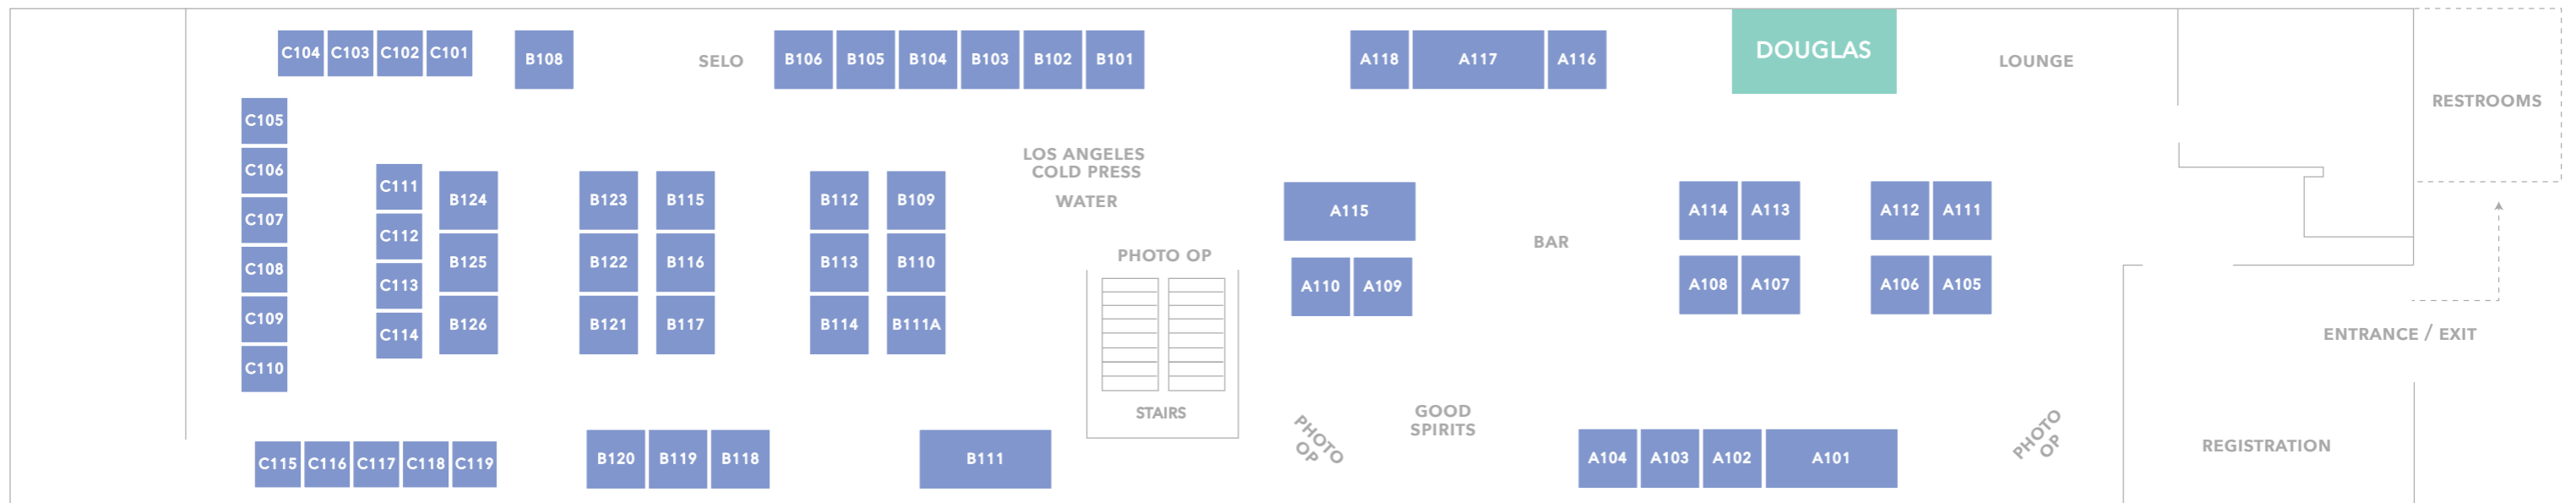

IndieBeautyExpo

March 22-23, 2019

STATION BERLIN
LUCKENWALDER STR. 4-6
10963 BERLIN
GERMANY

Exhibitor Map

#IBEBERLIN2019

BER

B109 AEOS energised organics	A101 Dr. Niedermaier Pharma GmbH	B101 ikoo	C115 nooii	C104 SALAINE
C118 Amazon Beauty®, Inc. | Rahua®	A107 Eleni & Chris	C106 IPSUM SKIN PTY LTD	A103 NUI Cosmetics	B121 Sampure Minerals
A113 Au Naturelle Cosmetics	B106 ELLIS FAAS	B111A JURENKA Organic Body Care	C102 o.Moi Skincare	B108 Sappho New Paradigm Cosmetics
C113 AYP A	A112 EMULSION COSMETICS LTD.	B116 L.O.V. Cosmetics	A110 Oak Berlin GmbH	B104 SCRUBD
B115 Bartpracht GmbH	A118 EXERTIER	C108 Lavaa Lashes	A116 Organicup	B117 skin689
B110 Berrichi	C103 gitti	B120 LEDIBELLE	A115 patchology	B118 Skinesiologie Skincare
B122 Beuti Skincare	A104 GLAMCOR GLOBAL LLC	B123 MAVIOR BEAUTY	C107 PERFUMIST	B125 STRONG
B112 BRUNS Products	C119 GOLDHEIT	C109 Merci Handy	C114 Phytocode	B113 THÉMAÉ
A109 Carter Beauty Cosmetics	A111 Herbal Dynamics Beauty	A102 MILU	A115 PLANT Apothecary	B126 TRUE NORTH – My SkinCoach
B105 Cellu-cup / Glowcup	B111 hess klangkonzepte – Sound Self Care	C110 MIMITIKA	B119 POLAAR	A117 UND GRETEL
C117 Christian Karl GMBH	A108 Ho Karan	B114 MUTI	C112 PUROPHI	C101 Valloloko
C105 Coscoon Cosmetics	C116 I WANT YOU NAKED – Natural Skincare	B103 MyTime Minerals Pty Ltd	A105 R&R Luxury	C111 Zen of Nature (SpaBalancer GmbH)
B102 DE LILOU (LUISA WIESCHE COSMETICS E.K.)		A106 Noelle Australia	B124 Real Her	A114 Zenz Organic Products