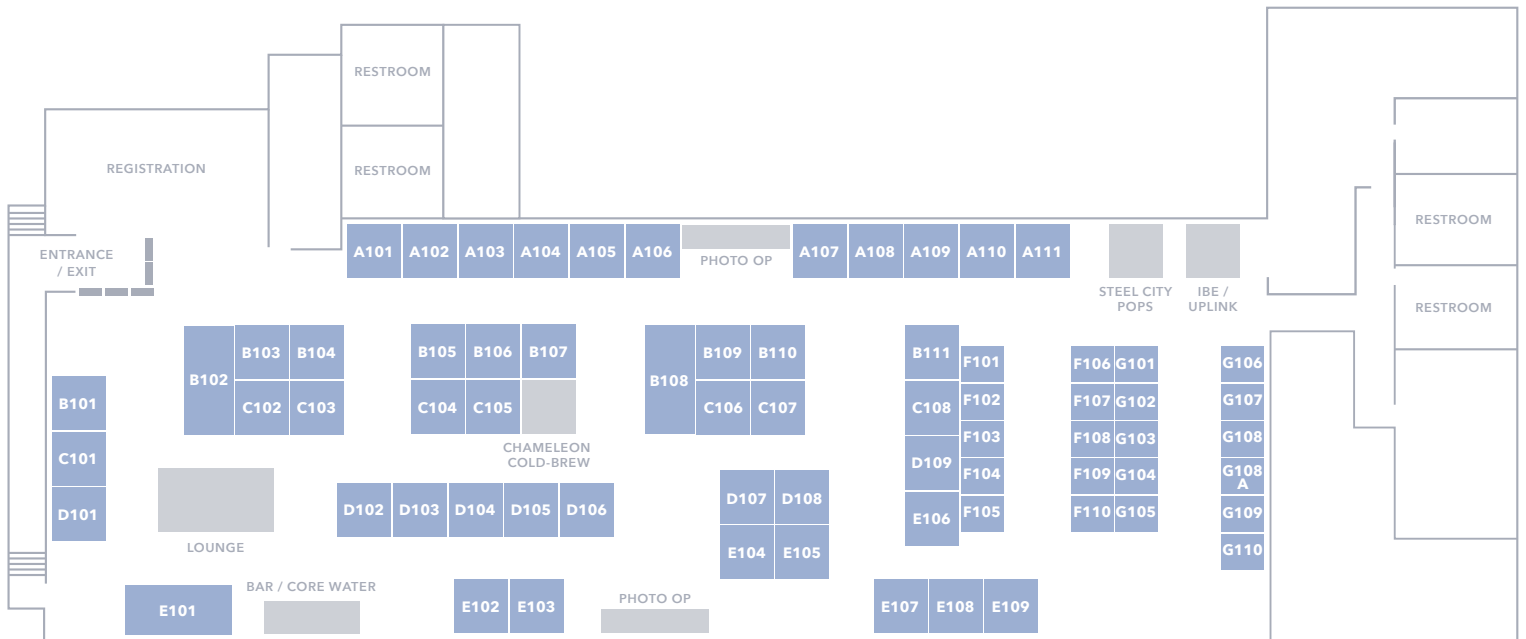

Exhibitor Map

IndieBeautyExpo

DAL

May 15-16

#IBEDallas2019
#weareindiebeauty
INDIEBEAUTYEXPO.COM

G106 001 SKINCARE LONDON	G108A Dr. Botanicals	D109 la beauté Soi	B107 REALHER
D104 Alister for Men by Dan Bilzerian	D102 Elvis & Elvin Inc	E102 label.m USA	D101 Restorsea
E101 AMPERSAND	F109 enmarie	E103 LaFlore Probiotic Skincare	A111 Rosebud Woman
A107 ANDA Skincare	B108 Erbviva	B104 LAPCOS	D107 SAINT COSMETICS
A104 Asutra	B102 Erchonia Corporation	B110 LASHES IN A BOX	F106 Sanara
G101 Bellabaci	F110 FIELD	F102 LIPSTUK	A103 Schwartz Natural Cosmetics
B106 BEVARA SKIN	G107 FLAUNT Body	F107 Love Always, Liz CBD Oil	E102 Smooth and Strong CBD Haircare
A109 Body Barrier	A101 FREEDOM Naturals	E103 Mineral Air	F103 SUB & TARTIC
C102 BREVENA Laboratories	B101 Fruit of the Earth Inc.	C106 Minimo Skin Essentials	A110 Sweet Mary Jane
D106 Cannabliss Organic	D108 GLAMCOR GLOBAL LLC	C108 Moon Bath	A108 The Good Patch by La Mend
G103 Cannibabe	E104 Harper + Ari	G105 Nelson J Beverly Hills	D105 The Naked Bee
A106 Chemist Confessions	E105 Honestly pHresh	B111 NHCO Botanical Bodycare	E106 Tropic Labs
F101 CORSON BEAUTY	A102 Honey Belle	C101 Nomad Cosmetics	D103 TRUHAIR by Chelsea Scott
B103 Dame Products	C105 IGXO Cosmetics	F104 Otto Skin Goods	C104 VitaJuwel USA Inc.
G109 DERMAESTHETICS BEVERLY HILLS	C107 ikoo	F108 Pinky Goat	B109 Vu Skin System, Inc.
G102 Dermatologist's Choice Skincare	B105 J Bloom Cosmetics	C103 PMD Beauty	E109 YENISI BEAUTY
G108 Double Dare	G104 J.EDWARD, beauty	F105 PURE AURA	E107 Zatik Beauty Essentials
	G110 Karuna Skin LLC	E108 Puriface	
	A105 Kusshi		

Want more indie beauty?

Visit us online at indiebeautyexpo.com and sign up to our newsletter for updates, exclusive deals and more!